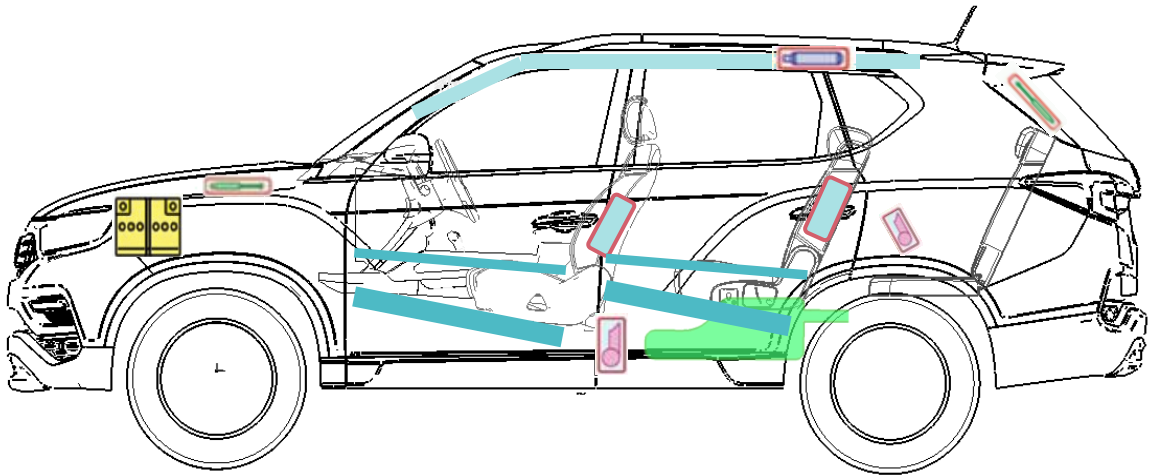

SSANGYONG

# Rexton(Y400)

SSANGYONG

## Rescue Sheet standard translation (English)

	Airbag		Structural reinforcements		Control unit		Gas generator
	Gas filled spring device		Battery		Fuel tank		Seat belt tensioner